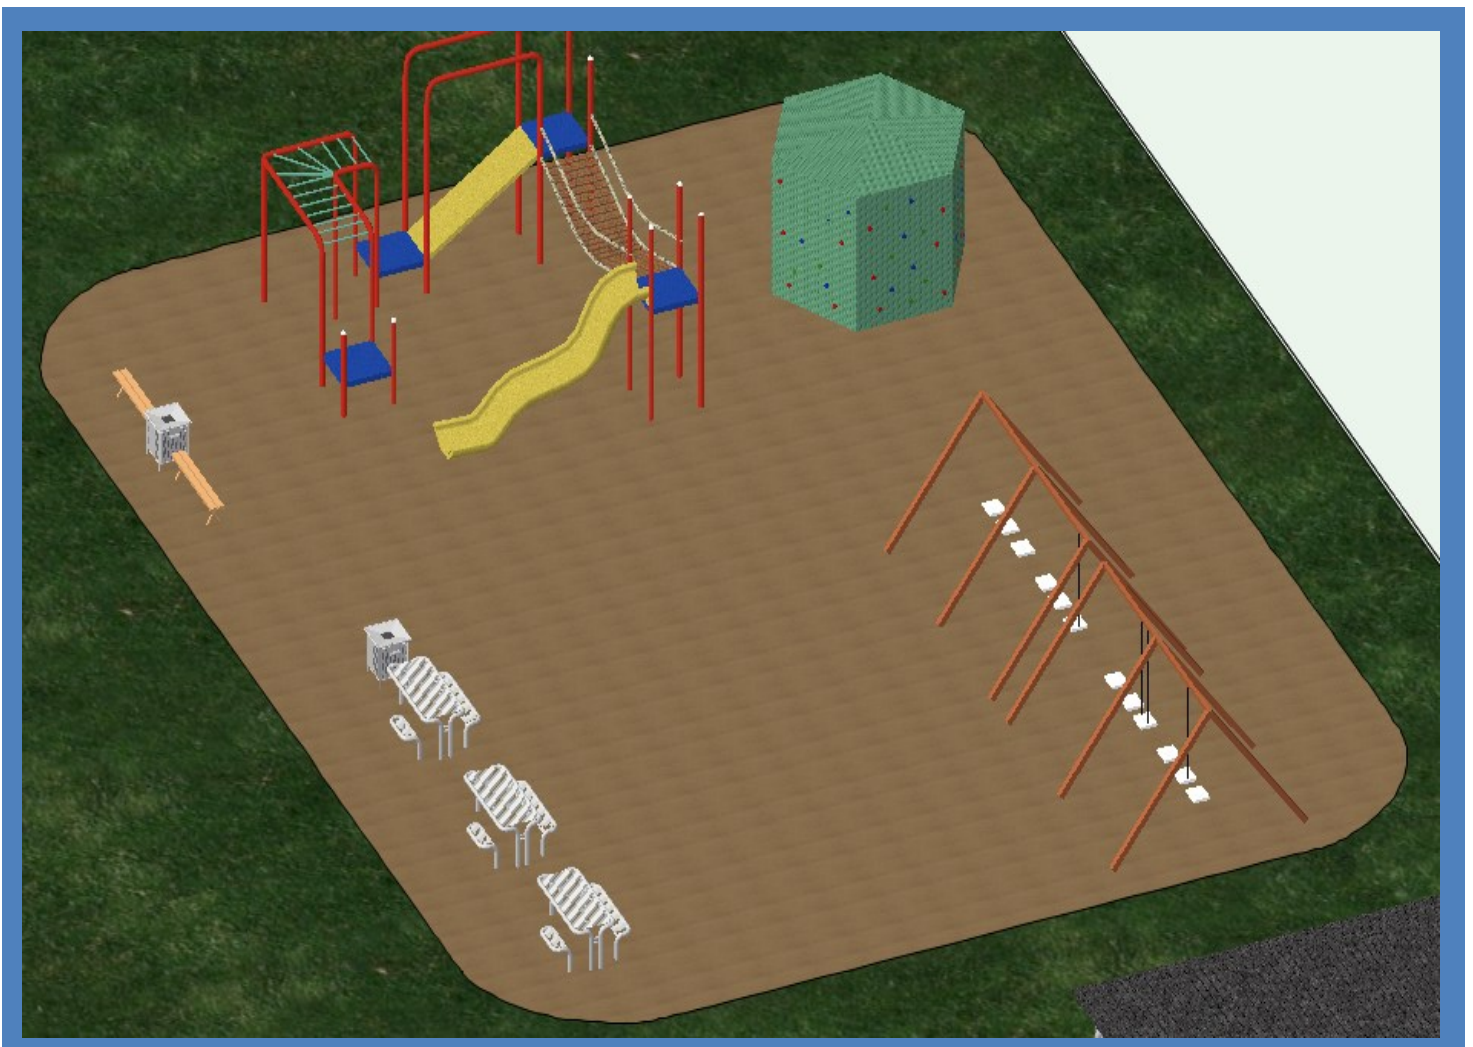

Café: Our café features a large seating area inside and outside. During the summer and spring times the glass walls on the deck will open up and allow for a natural view into the rest of the park. Our café also has a central kitchen, a wash-room and a nice table and couch for indoor relaxation.

Our park design manages to include plenty of play space and sitting area for parents. We have our play park with a bridge and slide, but we also have our climbing wall and of course swings. We decided to include a large open space for general play such as tag or another game. This also means children on the swings will not hit or hurt any one because of the open space.

We decided to add a dog park being that the closest one is still quite far away. Our park design in general allows dogs as long as they are leashed but with this area owners can let their dogs off leash to run around and play. We also added a covered seating area for owners while their dogs run around. The dog park is fenced off to the rest of the park and we have double gates to allow ease of entry